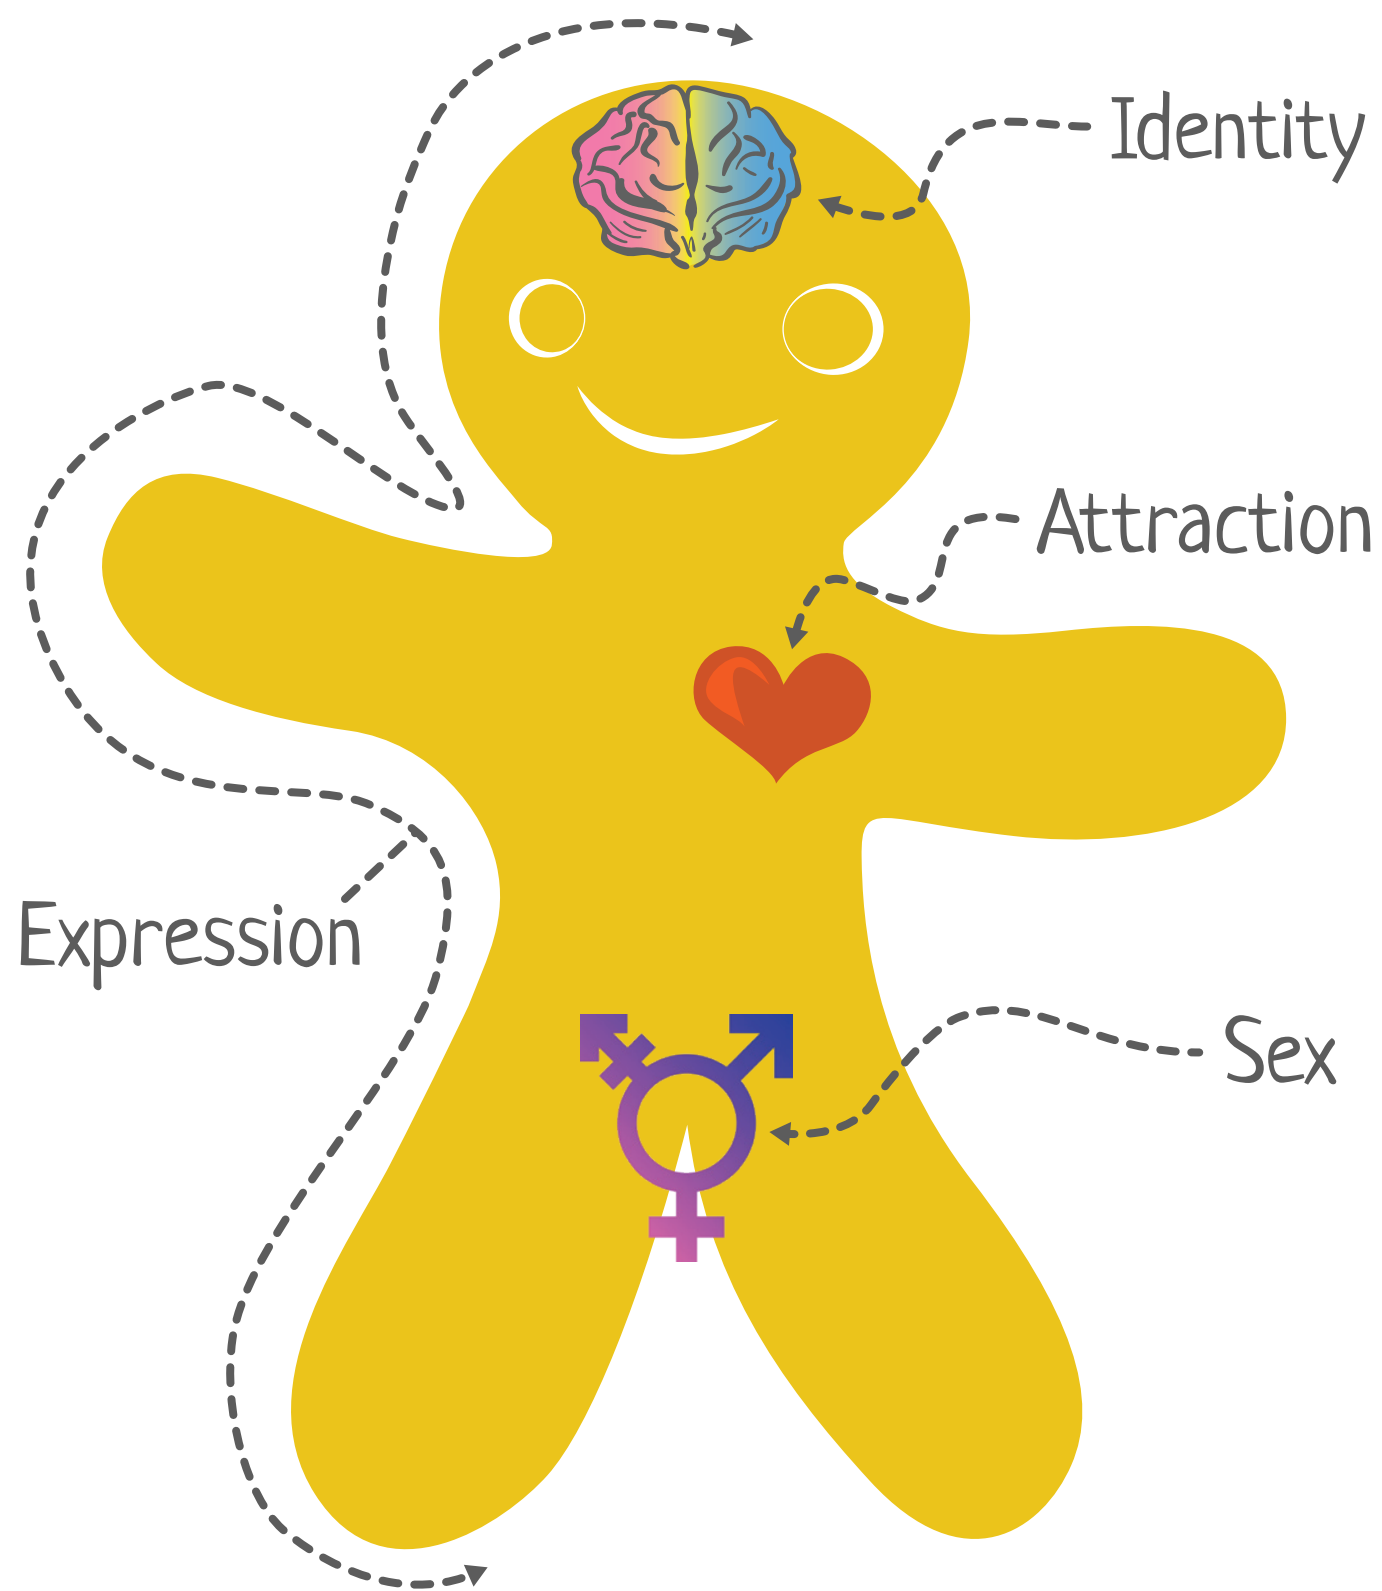

The Genderbread Person v4 by its pronounced METROsexual.com

⊘ means a lack of what's on the right side

Gender Identity

- ⊘ → Woman-ness
- ⊘ → Man-ness

Gender Expression

- ⊘ → Femininity
- ⊘ → Masculinity

Anatomical Sex

- ⊘ → Female-ness
- ⊘ → Male-ness

Identity ≠ Expression ≠ Sex
Gender ≠ Sexual Orientation

Sex Assigned At Birth
 Female Intersex Male

- ### Sexually Attracted to... and/or (a/o)
- ⊘ → Women a/o Feminine a/o Female People
 - ⊘ → Men a/o Masculine a/o Male People

- ### Romantically Attracted to...
- ⊘ → Women a/o Feminine a/o Female People
 - ⊘ → Men a/o Masculine a/o Male People